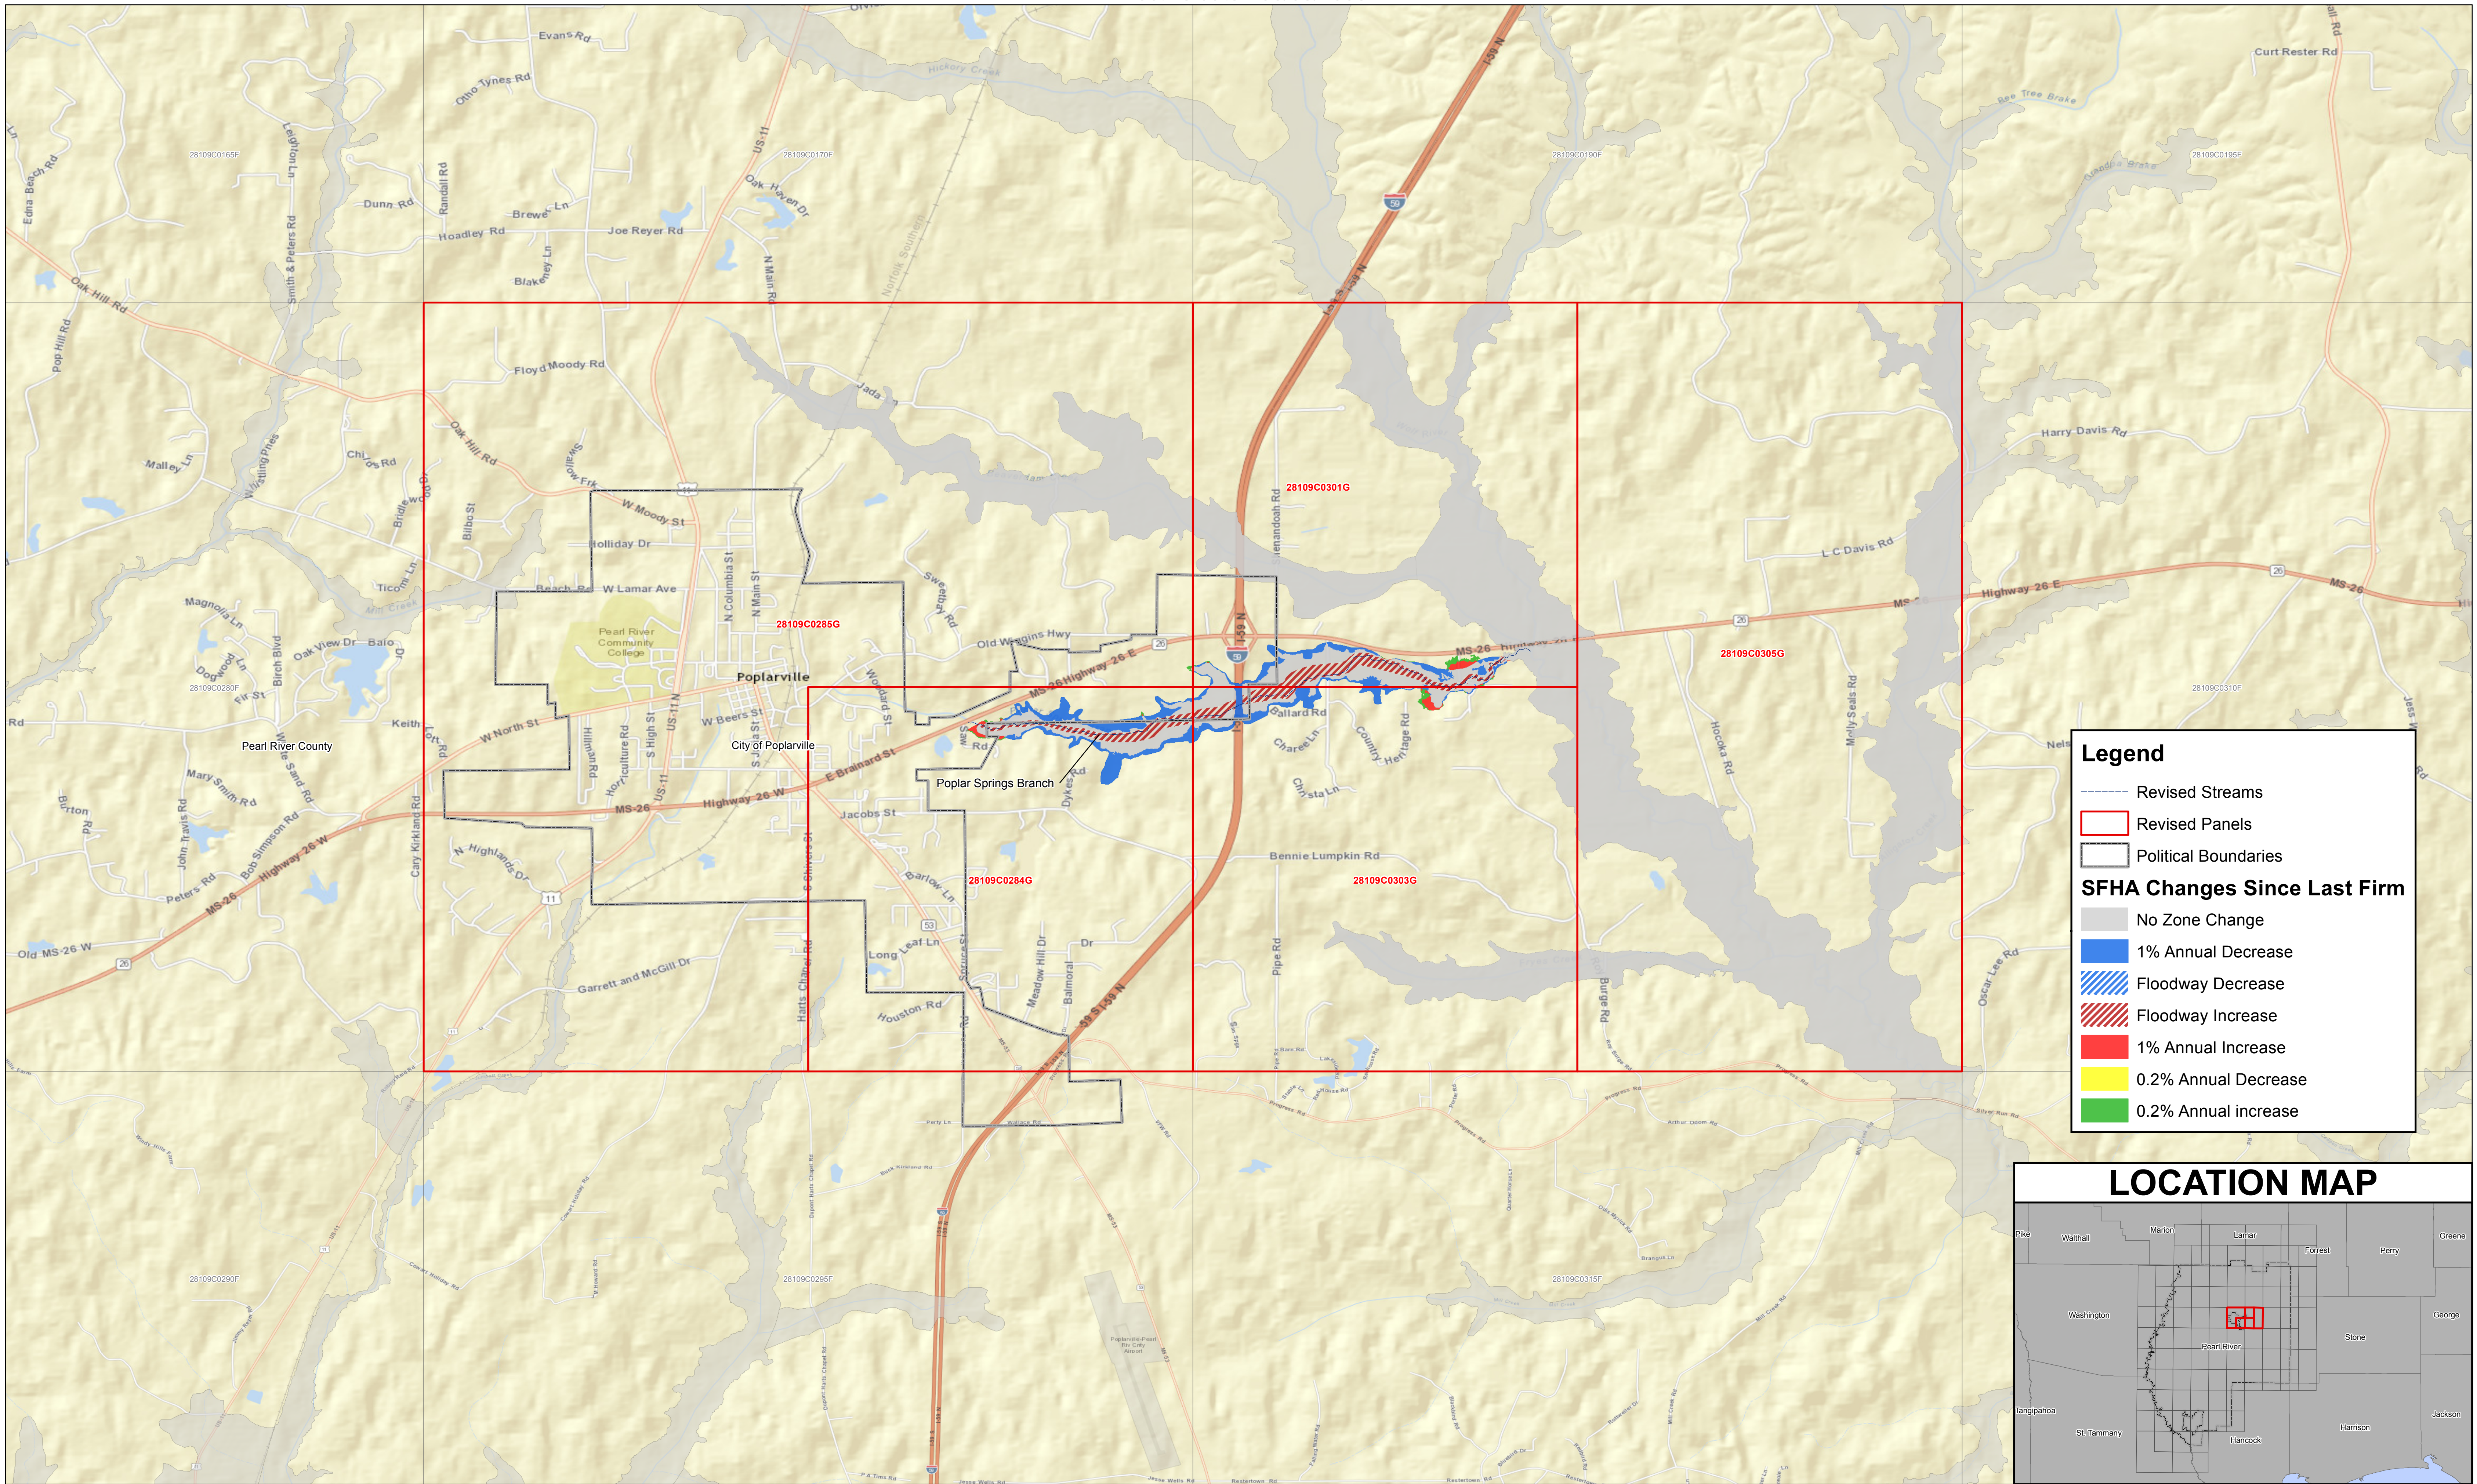

Pearl River County, Mississippi Changes Since Last FIRM

Revised maps preliminary date - 02/29/2016
Effective date - 06/03/2008

Legend

-  Revised Streams
-  Revised Panels
-  Political Boundaries

SFHA Changes Since Last Firm

-  No Zone Change
-  1% Annual Decrease
-  Floodway Decrease
-  Floodway Increase
-  1% Annual Increase
-  0.2% Annual Decrease
-  0.2% Annual increase